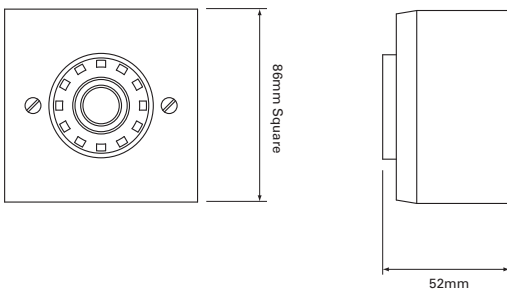

### Dimensions

### Technical Specification

<b>Voltage</b>	9-15Vdc 18-28Vdc
<b>Current</b>	18 mA (Typical Tone 3)
<b>Sound Output</b>	97dB(A) (Typical Tone 3)
<b>Tones</b>	32
<b>Volume Control</b>	10dB
<b>Monitoring</b>	Reverse polarity
<b>Temperature</b>	- 10°C to + 55°C
<b>Protection</b>	IP21C (with back box)
<b>Construction</b>	ABS
<b>Weight</b>	0.11Kg
<b>Colours</b>	Red or white